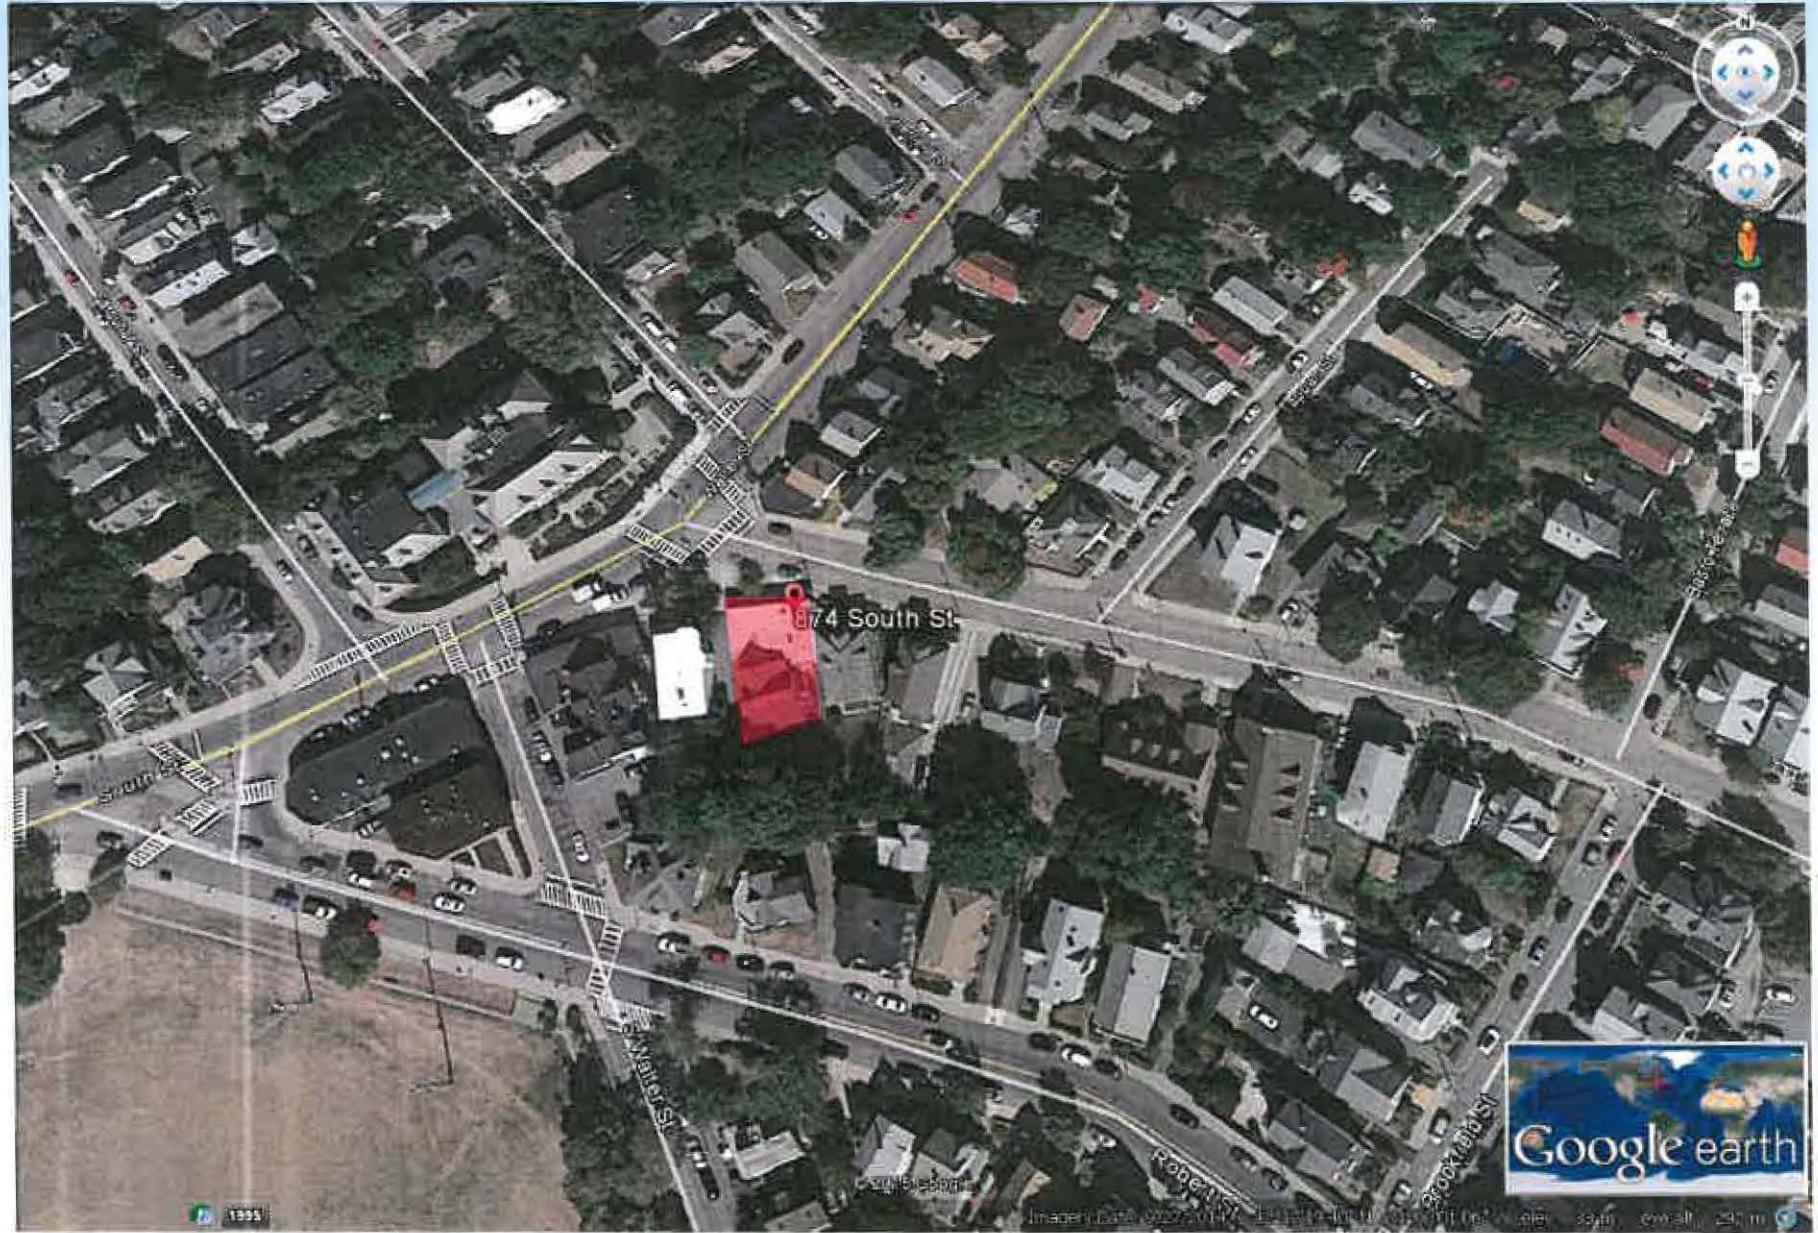

**Residential Building,
874-878 South Street, Roslindale MA**

NUNES TRABUCCO ARCHITECTS

Existing Conditions: Satellite View

Existing Conditions: Satellite View (Public Transit)

View East along South Street

View North from Walter Street

View along Walter Street

View toward site from Hewlett Street

ORIGINAL CONCEPT & PROJECT REVISIONS

Original Concept:

- 15 units with 15 parking spaces at 4 stories/40'-8" with common roof deck
- All were two bedrooms of approx. 1,000 square feet