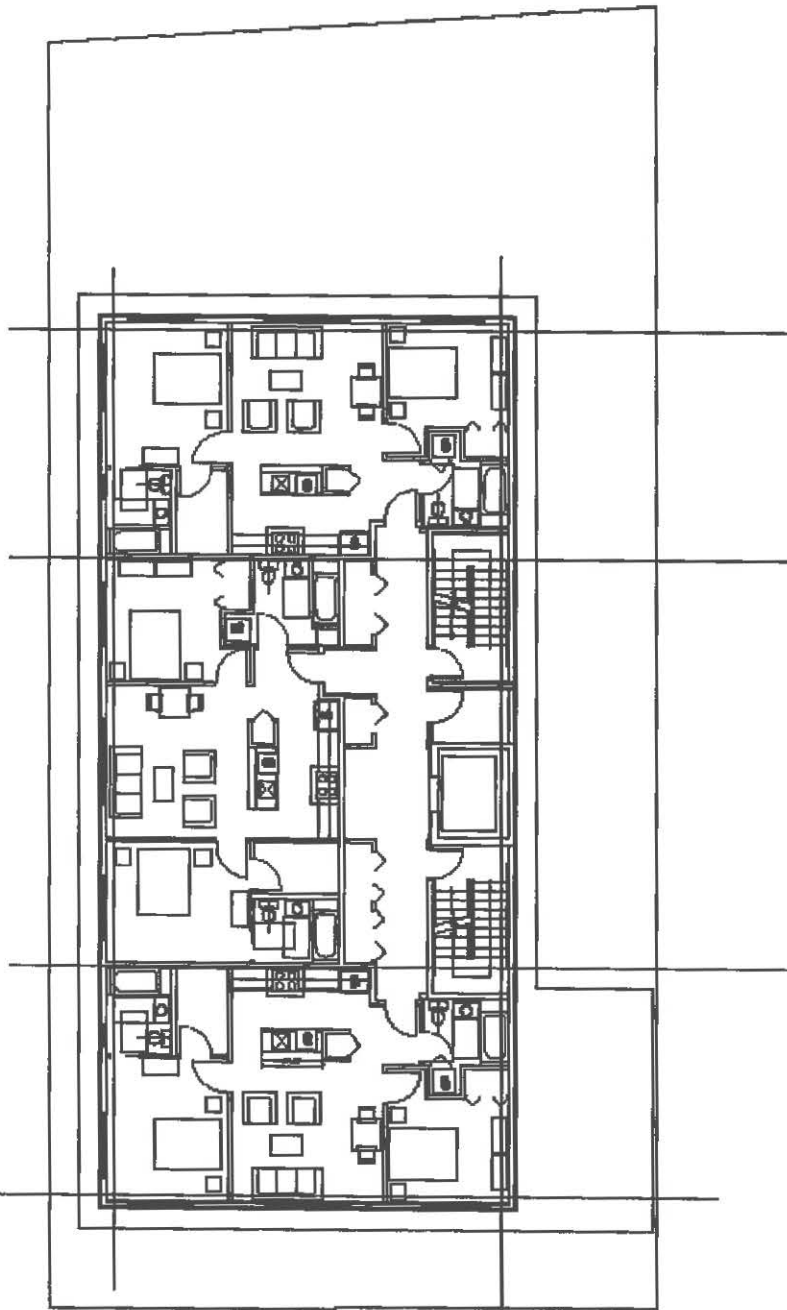

View North from Walter Street

View along Walter Street

View toward site from Hewlett Street

ORIGINAL CONCEPT & PROJECT REVISIONS

Original Concept:

- 15 units with 15 parking spaces at 4 stories/40'-8" with common roof deck
- All were two bedrooms of approx. 1,000 square feet

Significant Project Revisions

- Reduced the number of units from 15 units to 9 units
- Reduced Height: 40'-8" to 34'-11"
- Reduced FAR from 2.13 to 1.44
- Decreased Parking from 18 spaces 2/unit to 13 spaces equaling 1.5/ unit and added a bike rack
- Reduced Building sq. ft. from 16,108 sq. ft. to 10,887 sq. ft.
- Driveway width now 13'-0" wide, previous 10'-0"
- No more roof deck

Groundcovers (CG) - +/- 127 SF

Locust Sunburst

Crabapple

Landscape Plan

Garage Plan

Ground Floor Plan

Second Floor Plan

Third & Fourth Floor Plan