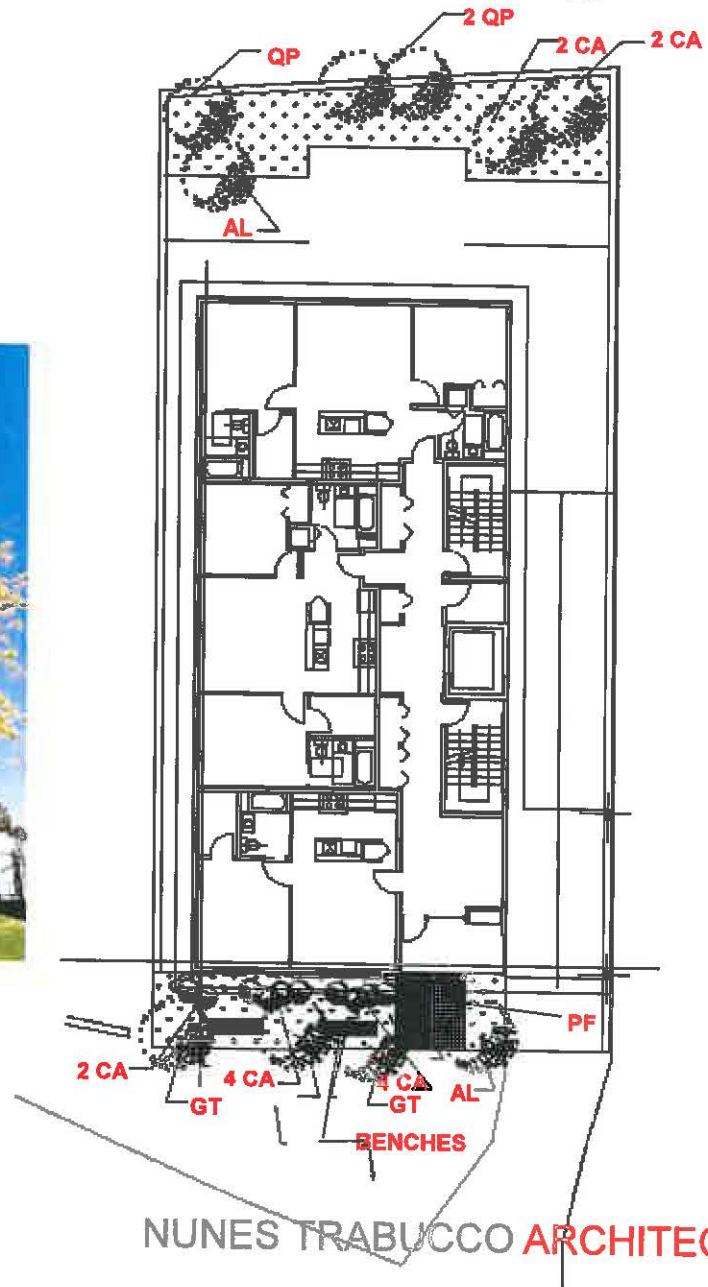

View North from Walter Street

View along Walter Street

View toward site from Hewlett Street

ORIGINAL CONCEPT & PROJECT REVISIONS

Original Concept:

- 15 units with 15 parking spaces at 4 stories/40'-8" with common roof deck
- All were two bedrooms of approx. 1,000 square feet

Significant Project Revisions

- Reduced the number of units from 15 units to 9 units
- Reduced Height: 40'-8" to 34'-11"
- Reduced FAR from 2.13 to 1.44
- Decreased Parking from 18 spaces 2/unit to 13 spaces equaling 1.5/ unit and added a bike rack
- Reduced Building sq. ft. from 16,108 sq. ft. to 10,887 sq. ft.
- Driveway width now 13'-0" wide, previous 10'-0"
- No more roof deck

Groundcovers (CG) - +/- 127 SF

Locust Sunburst

Crabapple

Landscape Plan

Garage Plan

Ground Floor Plan

Second Floor Plan

Third & Fourth Floor Plan