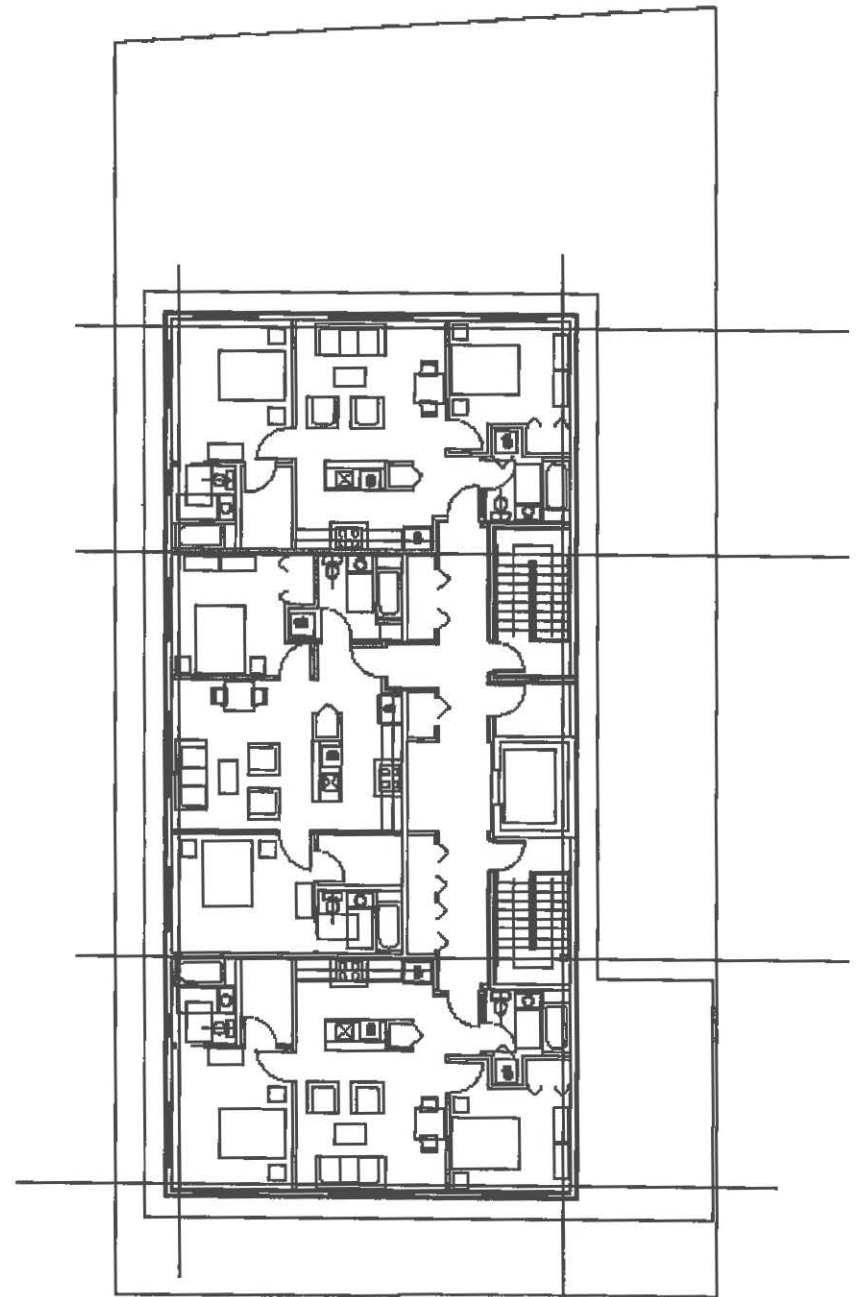

View North from Walter Street

View along Walter Street

View toward site from Hewlett Street

ORIGINAL CONCEPT & PROJECT REVISIONS

Original Concept:

- 15 units with 15 parking spaces at 4 stories/40'-8" with common roof deck
- All were two bedrooms of approx. 1,000 square feet

Groundcovers (CG) - +/- 127 SF

Locust Sunburst

Crabapple

Landscape Plan

Garage Plan

Ground Floor Plan

Second Floor Plan

Third & Fourth Floor Plan