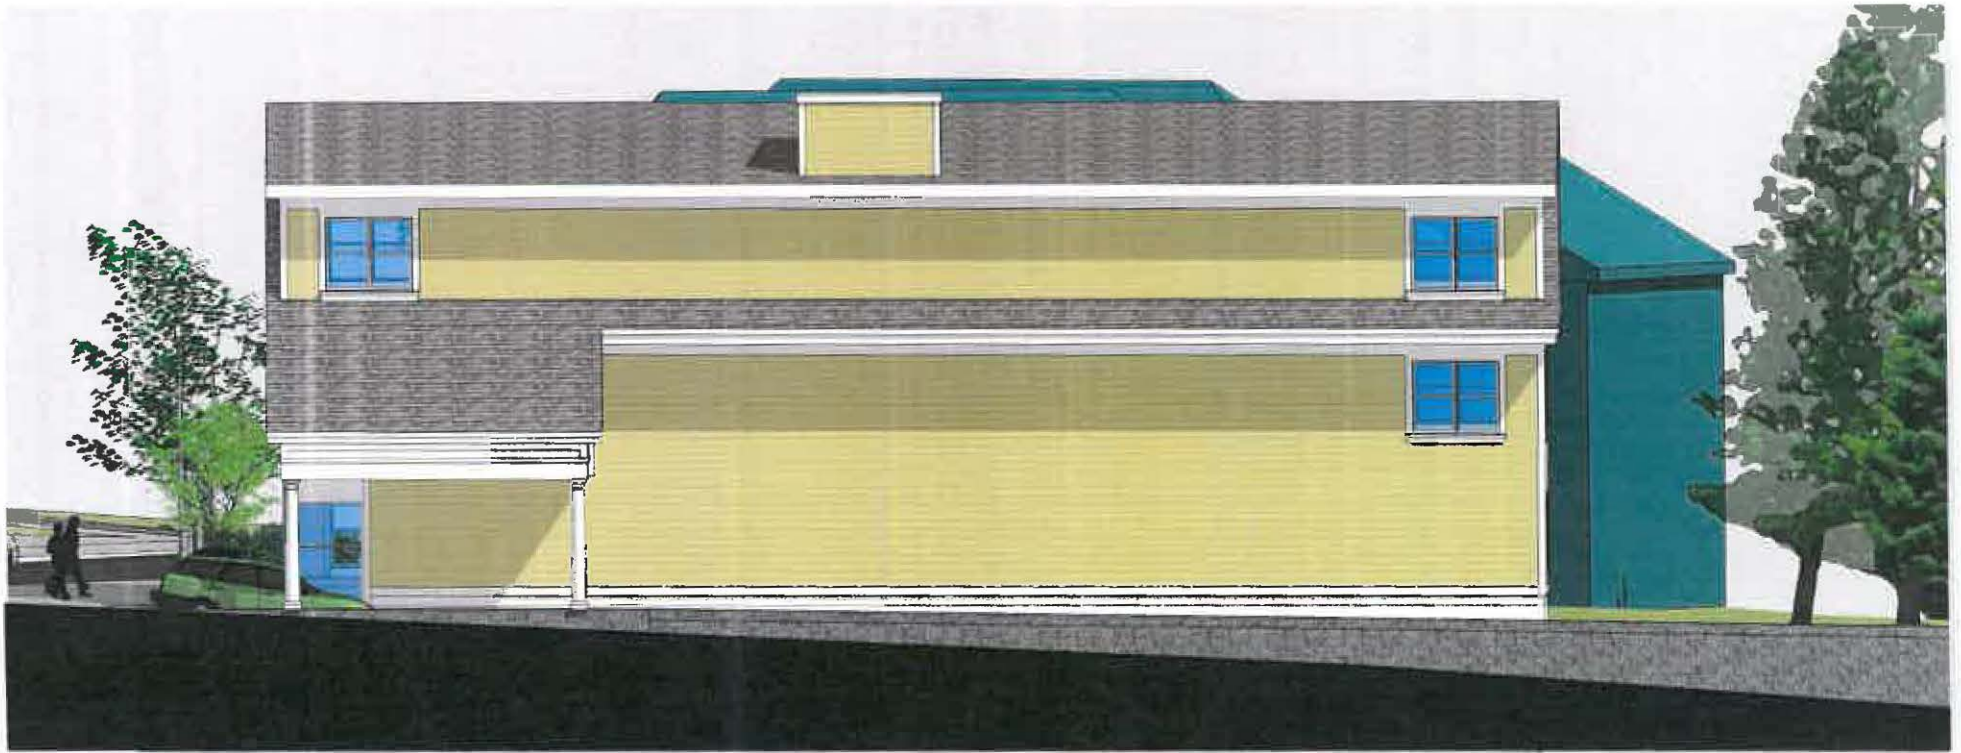

**Residential Building,
874-878 South Street, Roslindale MA**

NUNES TRABUCCO ARCHITECTS

Existing Conditions: Satellite View

Existing Conditions: Satellite View (Public Transit)

View East along South Street

View North from Walter Street

View along Walter Street

View toward site from Hewlett Street

ORIGINAL CONCEPT & PROJECT REVISIONS

Original Concept:

- 15 units with 15 parking spaces at 4 stories/40'-8" with common roof deck
- All were two bedrooms of approx. 1,000 square feet

Groundcovers (CG) - +/- 127 SF

Locust Sunburst

Crabapple

Landscape Plan

Garage Plan

Ground Floor Plan

Second Floor Plan

Third & Fourth Floor Plan

Front Elevation

Left Side Elevation

Right Side Elevation

Rear Elevation

NUNES TRABUCCO ARCHITECTS

Perspective View 1

Perspective View 2

Perspective View 3