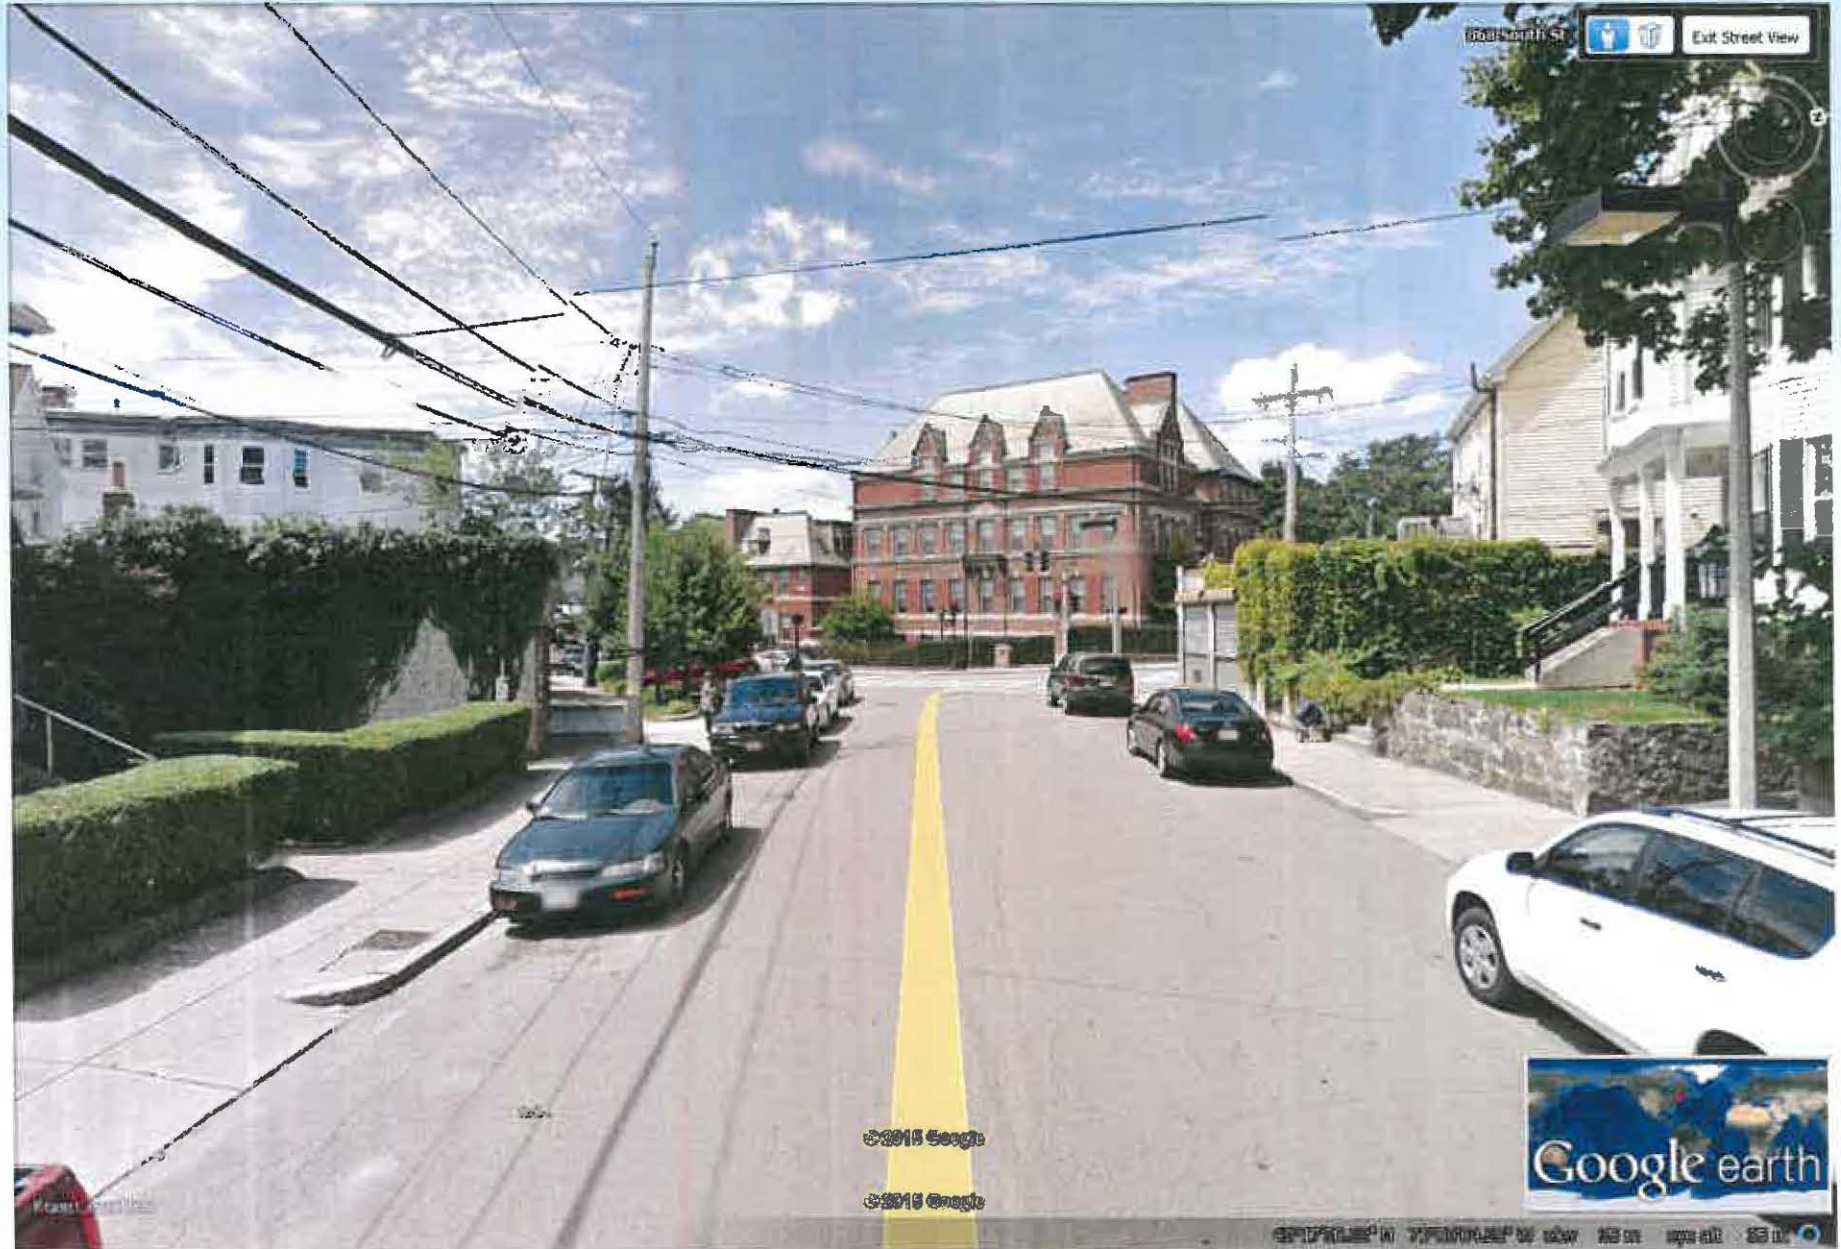

**Residential Building,
874-878 South Street, Roslindale MA**

NUNES TRABUCCO ARCHITECTS

Existing Conditions: Satellite View

Existing Conditions: Satellite View (Public Transit)

View East along South Street

View North from Walter Street

View along Walter Street

View toward site from Hewlett Street

ORIGINAL CONCEPT & PROJECT REVISIONS

Original Concept:

- 15 units with 15 parking spaces at 4 stories/40'-8" with common roof deck
- All were two bedrooms of approx. 1,000 square feet