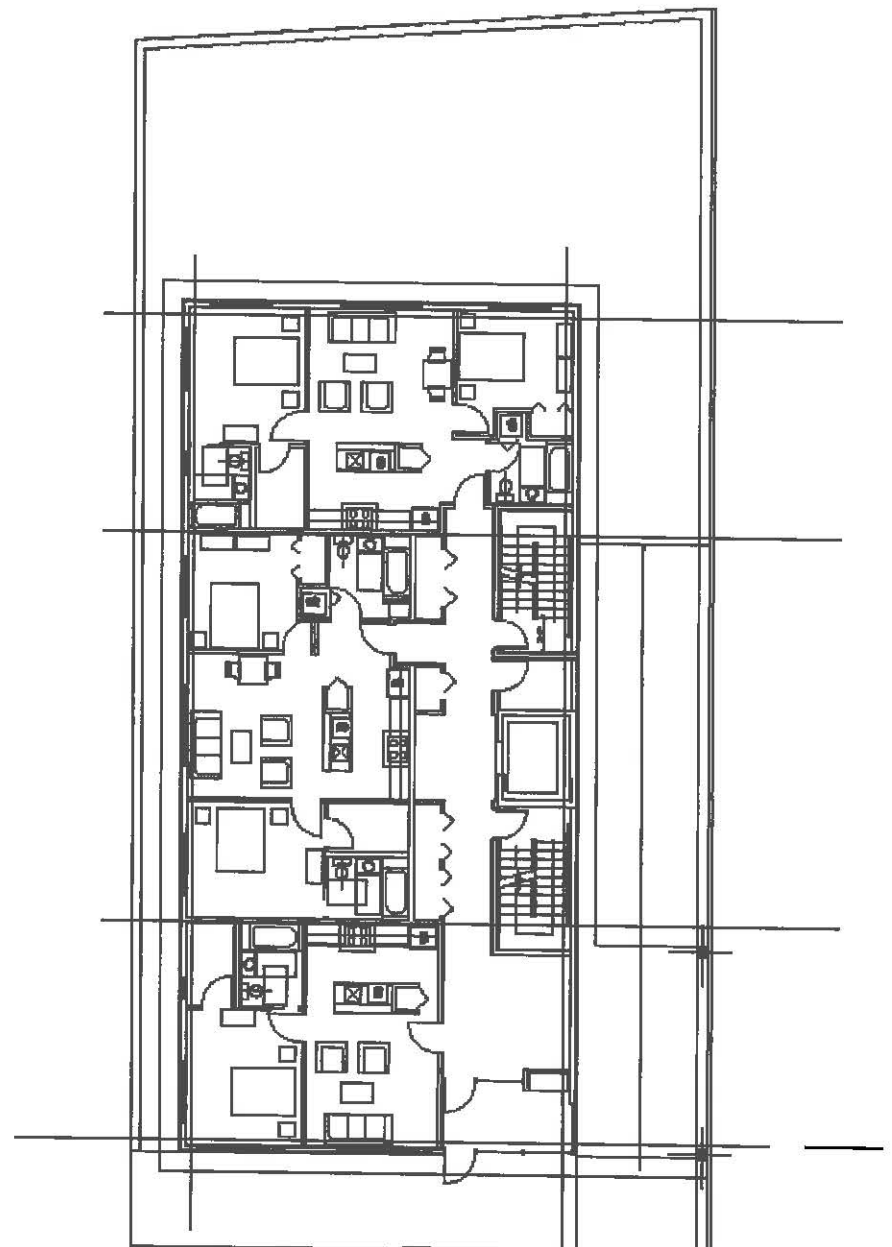

View North from Walter Street

View along Walter Street

View toward site from Hewlett Street

ORIGINAL CONCEPT & PROJECT REVISIONS

Original Concept:

- 15 units with 15 parking spaces at 4 stories/40'-8" with common roof deck
- All were two bedrooms of approx. 1,000 square feet

Groundcovers (CG) - +/- 127 SF

Locust Sunburst

Crabapple

Landscape Plan

Garage Plan

Ground Floor Plan

Second Floor Plan

Third & Fourth Floor Plan

Front Elevation

Left Side Elevation

Right Side Elevation

Rear Elevation

NUNES TRABUCCO ARCHITECTS

Perspective View 1

Perspective View 2

Perspective View 3