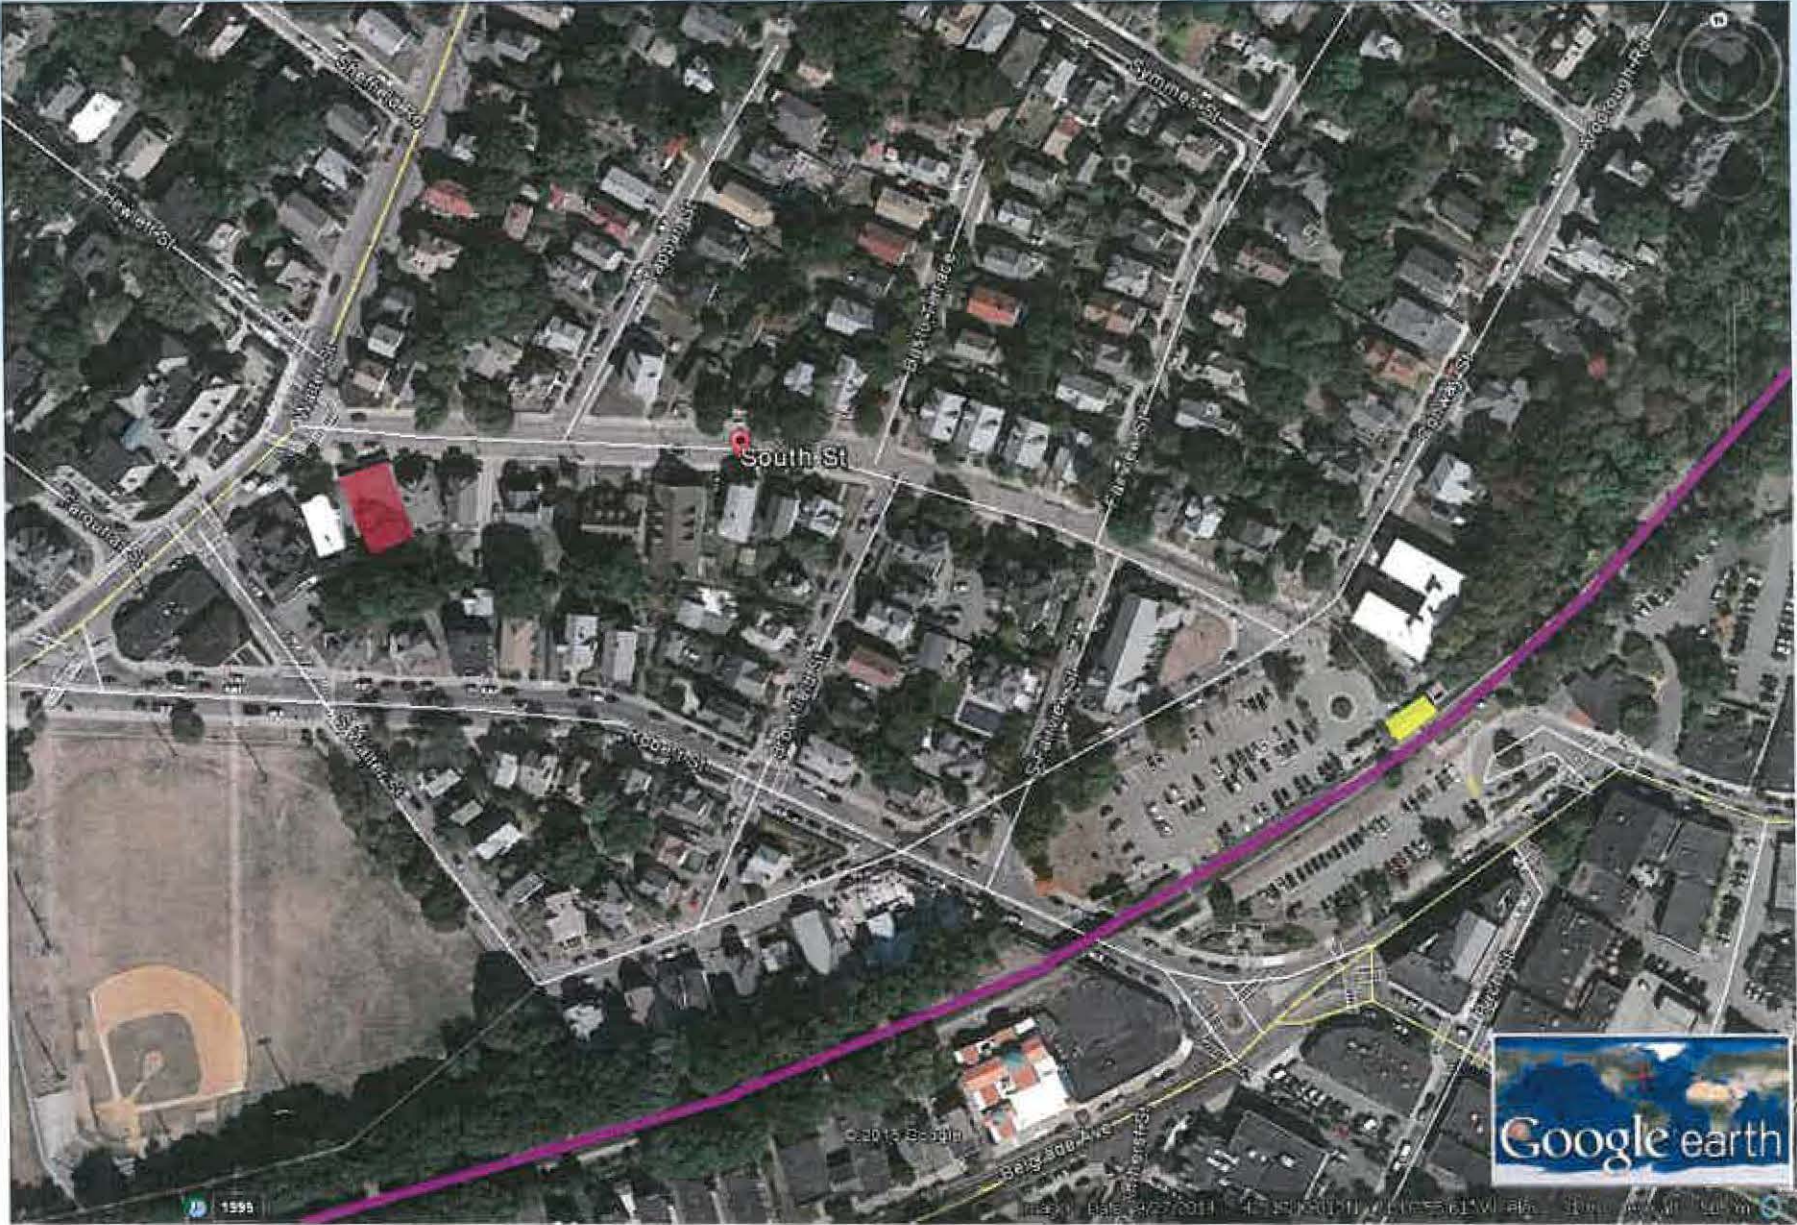

**Residential Building,
874-878 South Street, Roslindale MA**

NUNES TRABUCCO ARCHITECTS

Existing Conditions: Satellite View

Existing Conditions: Satellite View (Public Transit)

View East along South Street

View North from Walter Street

View along Walter Street

View toward site from Hewlett Street

ORIGINAL CONCEPT & PROJECT REVISIONS

Original Concept:

- 15 units with 15 parking spaces at 4 stories/40'-8" with common roof deck
- All were two bedrooms of approx. 1,000 square feet