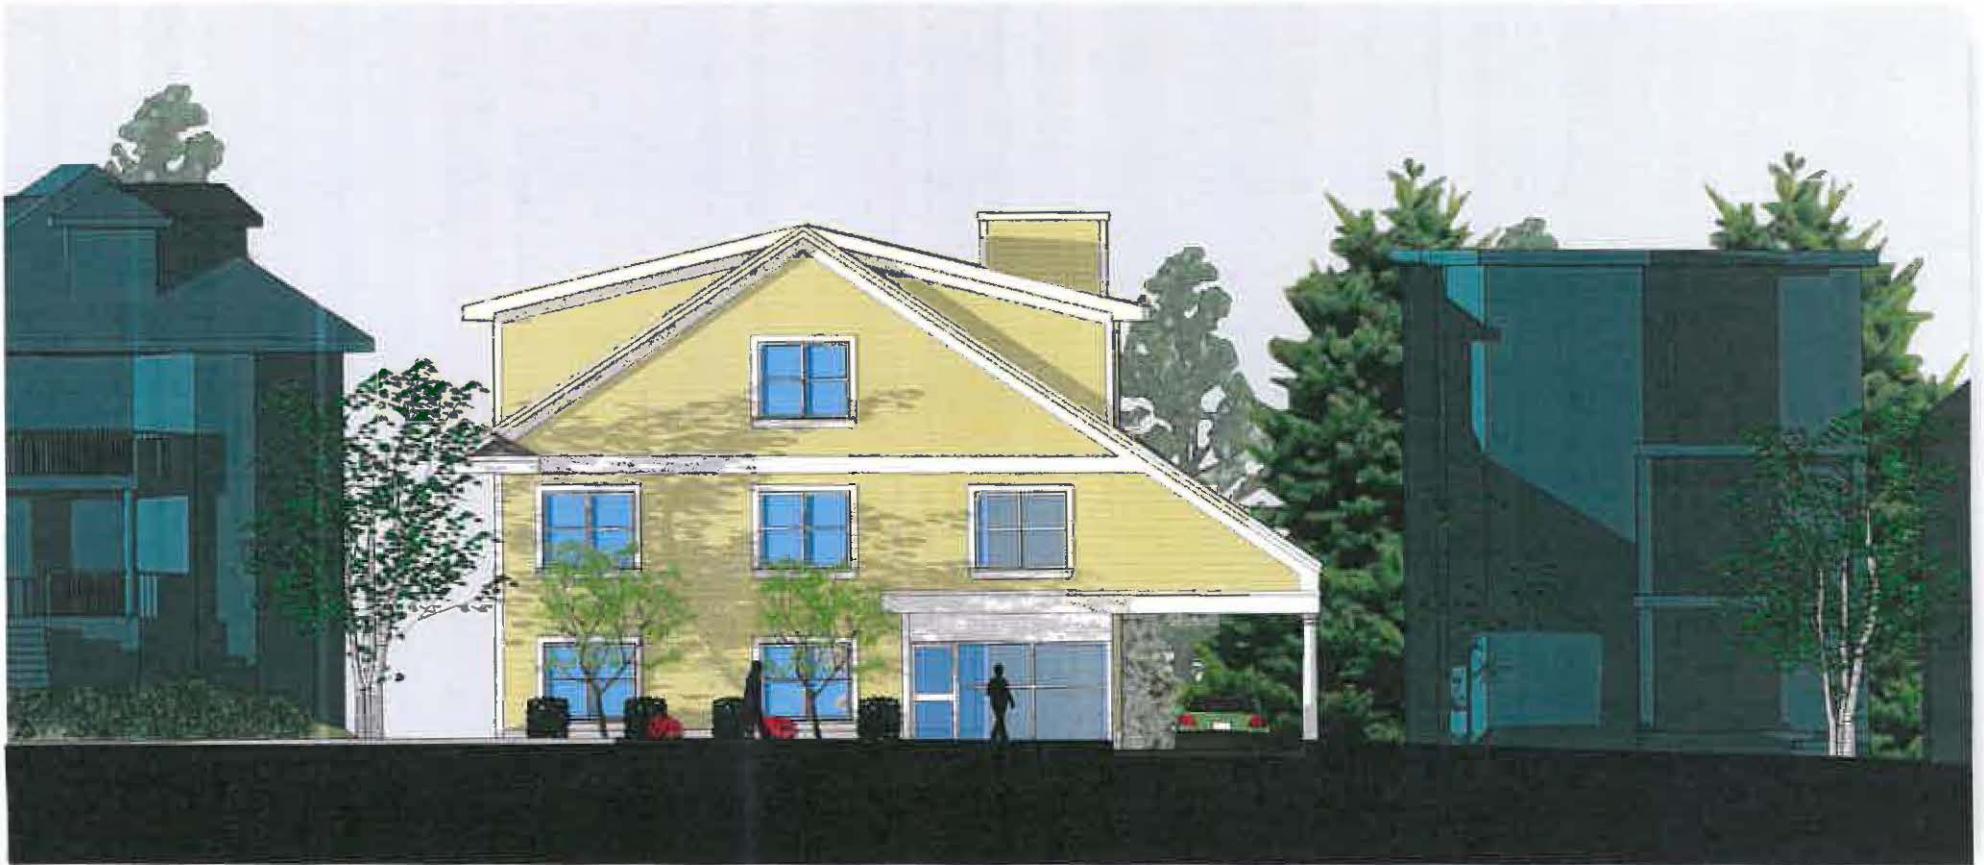

**Residential Building,
874-878 South Street, Roslindale MA**

NUNES TRABUCCO ARCHITECTS

Existing Conditions: Satellite View

Existing Conditions: Satellite View (Public Transit)

View East along South Street

View North from Walter Street

View along Walter Street

View toward site from Hewlett Street

ORIGINAL CONCEPT & PROJECT REVISIONS

Original Concept:

- 15 units with 15 parking spaces at 4 stories/40'-8" with common roof deck
- All were two bedrooms of approx. 1,000 square feet

Groundcovers (CG) - +/- 127 SF

Locust Sunburst

Crabapple

Landscape Plan

Garage Plan

Ground Floor Plan

Second Floor Plan

Third & Fourth Floor Plan

Front Elevation

Left Side Elevation

Right Side Elevation

Rear Elevation

NUNES TRABUCCO ARCHITECTS

Perspective View 1

Perspective View 2

Perspective View 3